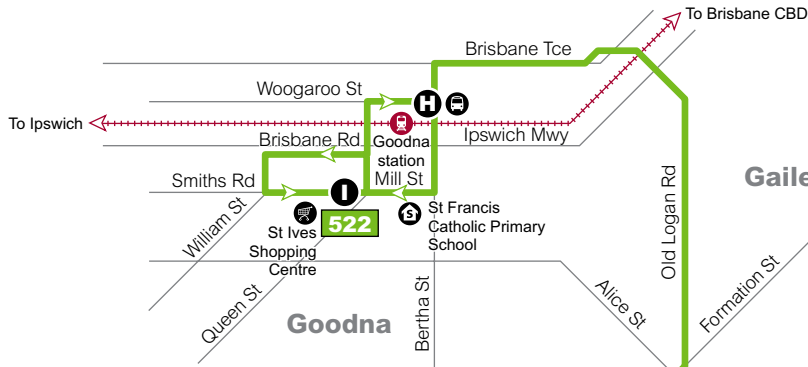

Your **Western Region** bus operator

522

Orion Springfield Central to Goodna shops via Springfield Central station and Goodna station

See back cover for route description
Effective from 2 December 2013

Great state. Great opportunity.

Route description

522 Orion Springfield Central to Goodna shops via Springfield Central station & Goodna station

servicing Orion Springfield Central, Springfield Lakes, Springfield, Camira, Gailes and Goodna.
Operates 7 days.

 **TRANSLink**
Visit translink.com.au or call 13 12 30

Zone 5

Zone 6

Key

- route 522
- zone boundary
- timing points
- bus interchange
- train line & station
- school
- university/TAFE
- shops

Diagrammatic map - not to scale