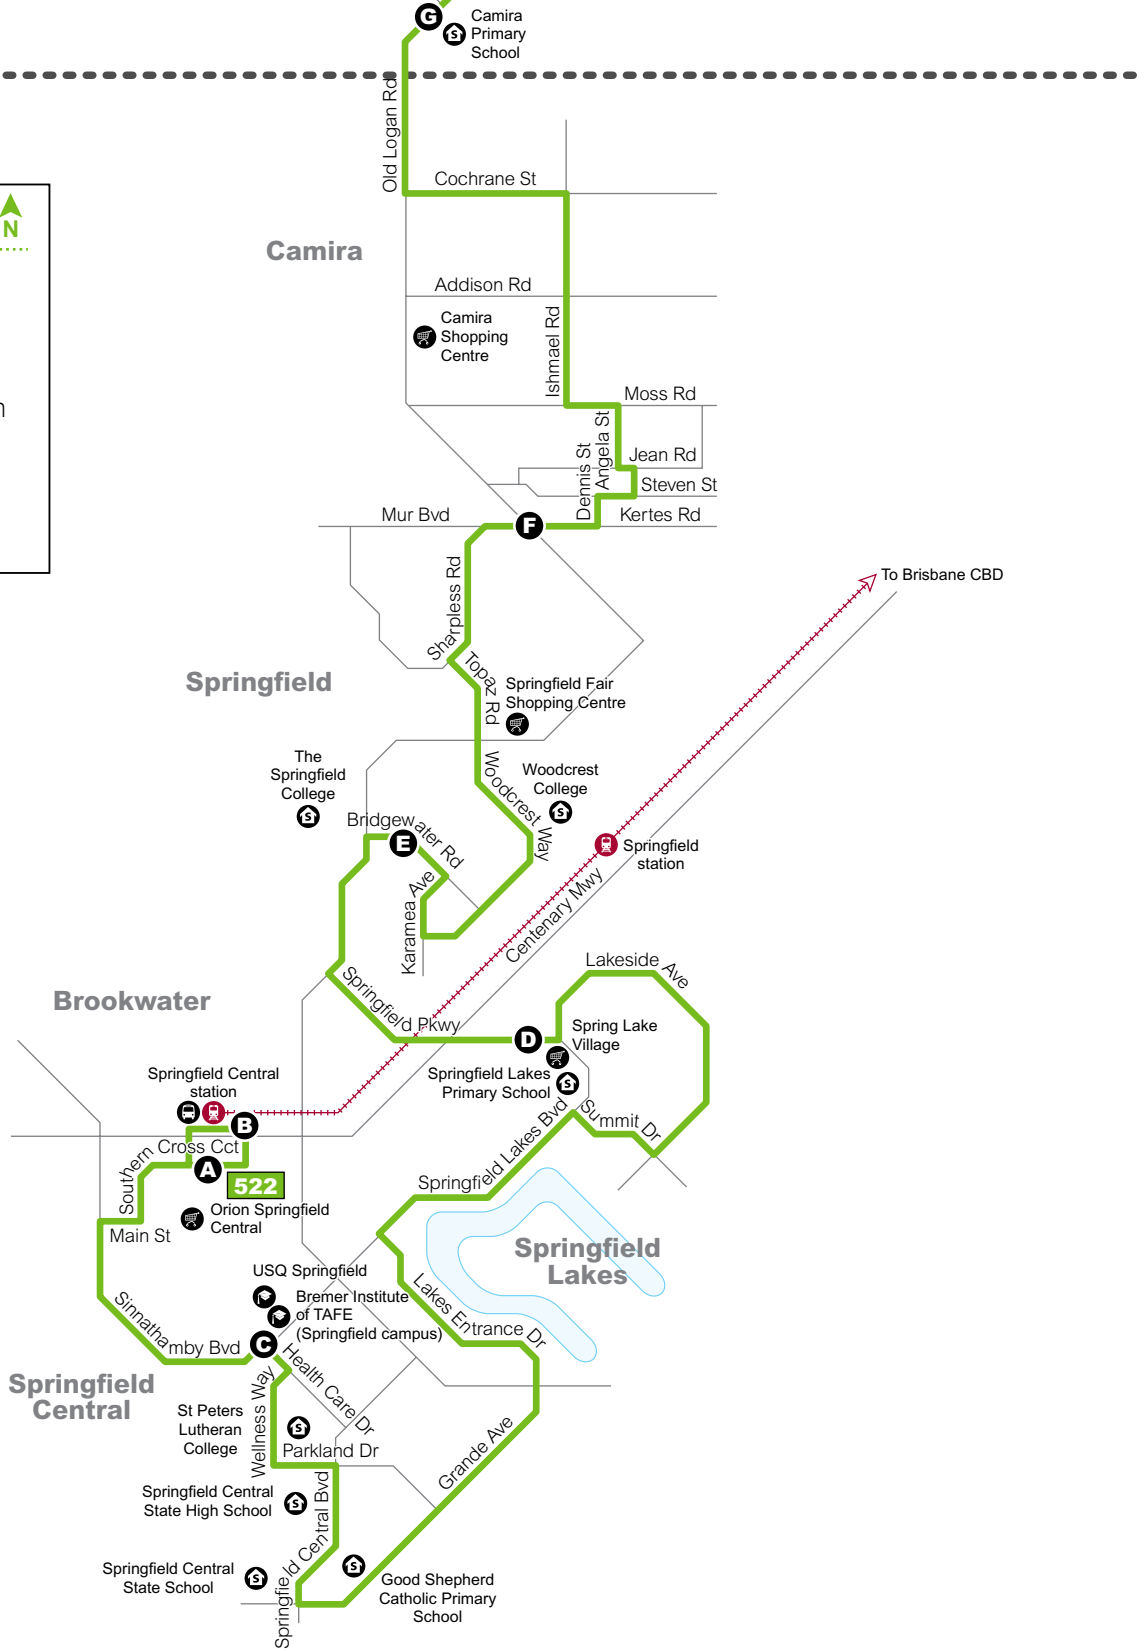

Zone 5

Zone 6

Key

- route 522
- zone boundary
- timing points
- bus interchange
- train line & station
- school
- university/TAFE
- shops

Diagrammatic map - not to scale

Route 522

Servicing

- Orion Springfield Central
- Springfield Lakes
- Springfield
- Camira
- Gales
- Goodna